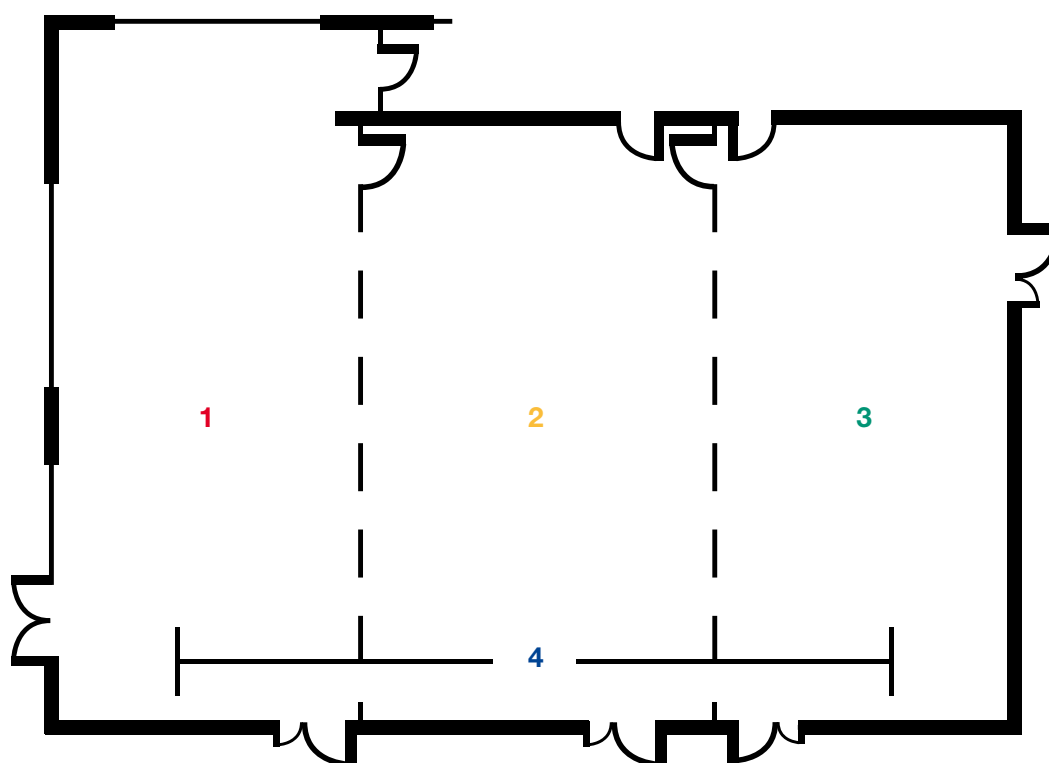

Meeting Rooms

Conference suites	Theatre style	Class-room	U-shape	Board-room	m ²	Ceiling height	Door height	Door width	Power sockets	Tele-phones	Wi-Fi
1 Festa 1	90	45	40	45	78	4 m	2.4 m	1.8 m	2	1	✓
2 Festa 2	110	55	45	50	104	4 m	2.4 m	1.8 m	2	1	✓
3 Festa 3	90	45	40	45	78	4 m	2.4 m	1.8 m	2	1	✓
4 Festa 4 (1+2+3)	270	150	-	-	269	4 m	2.4 m	1.8 m	2	1	✓